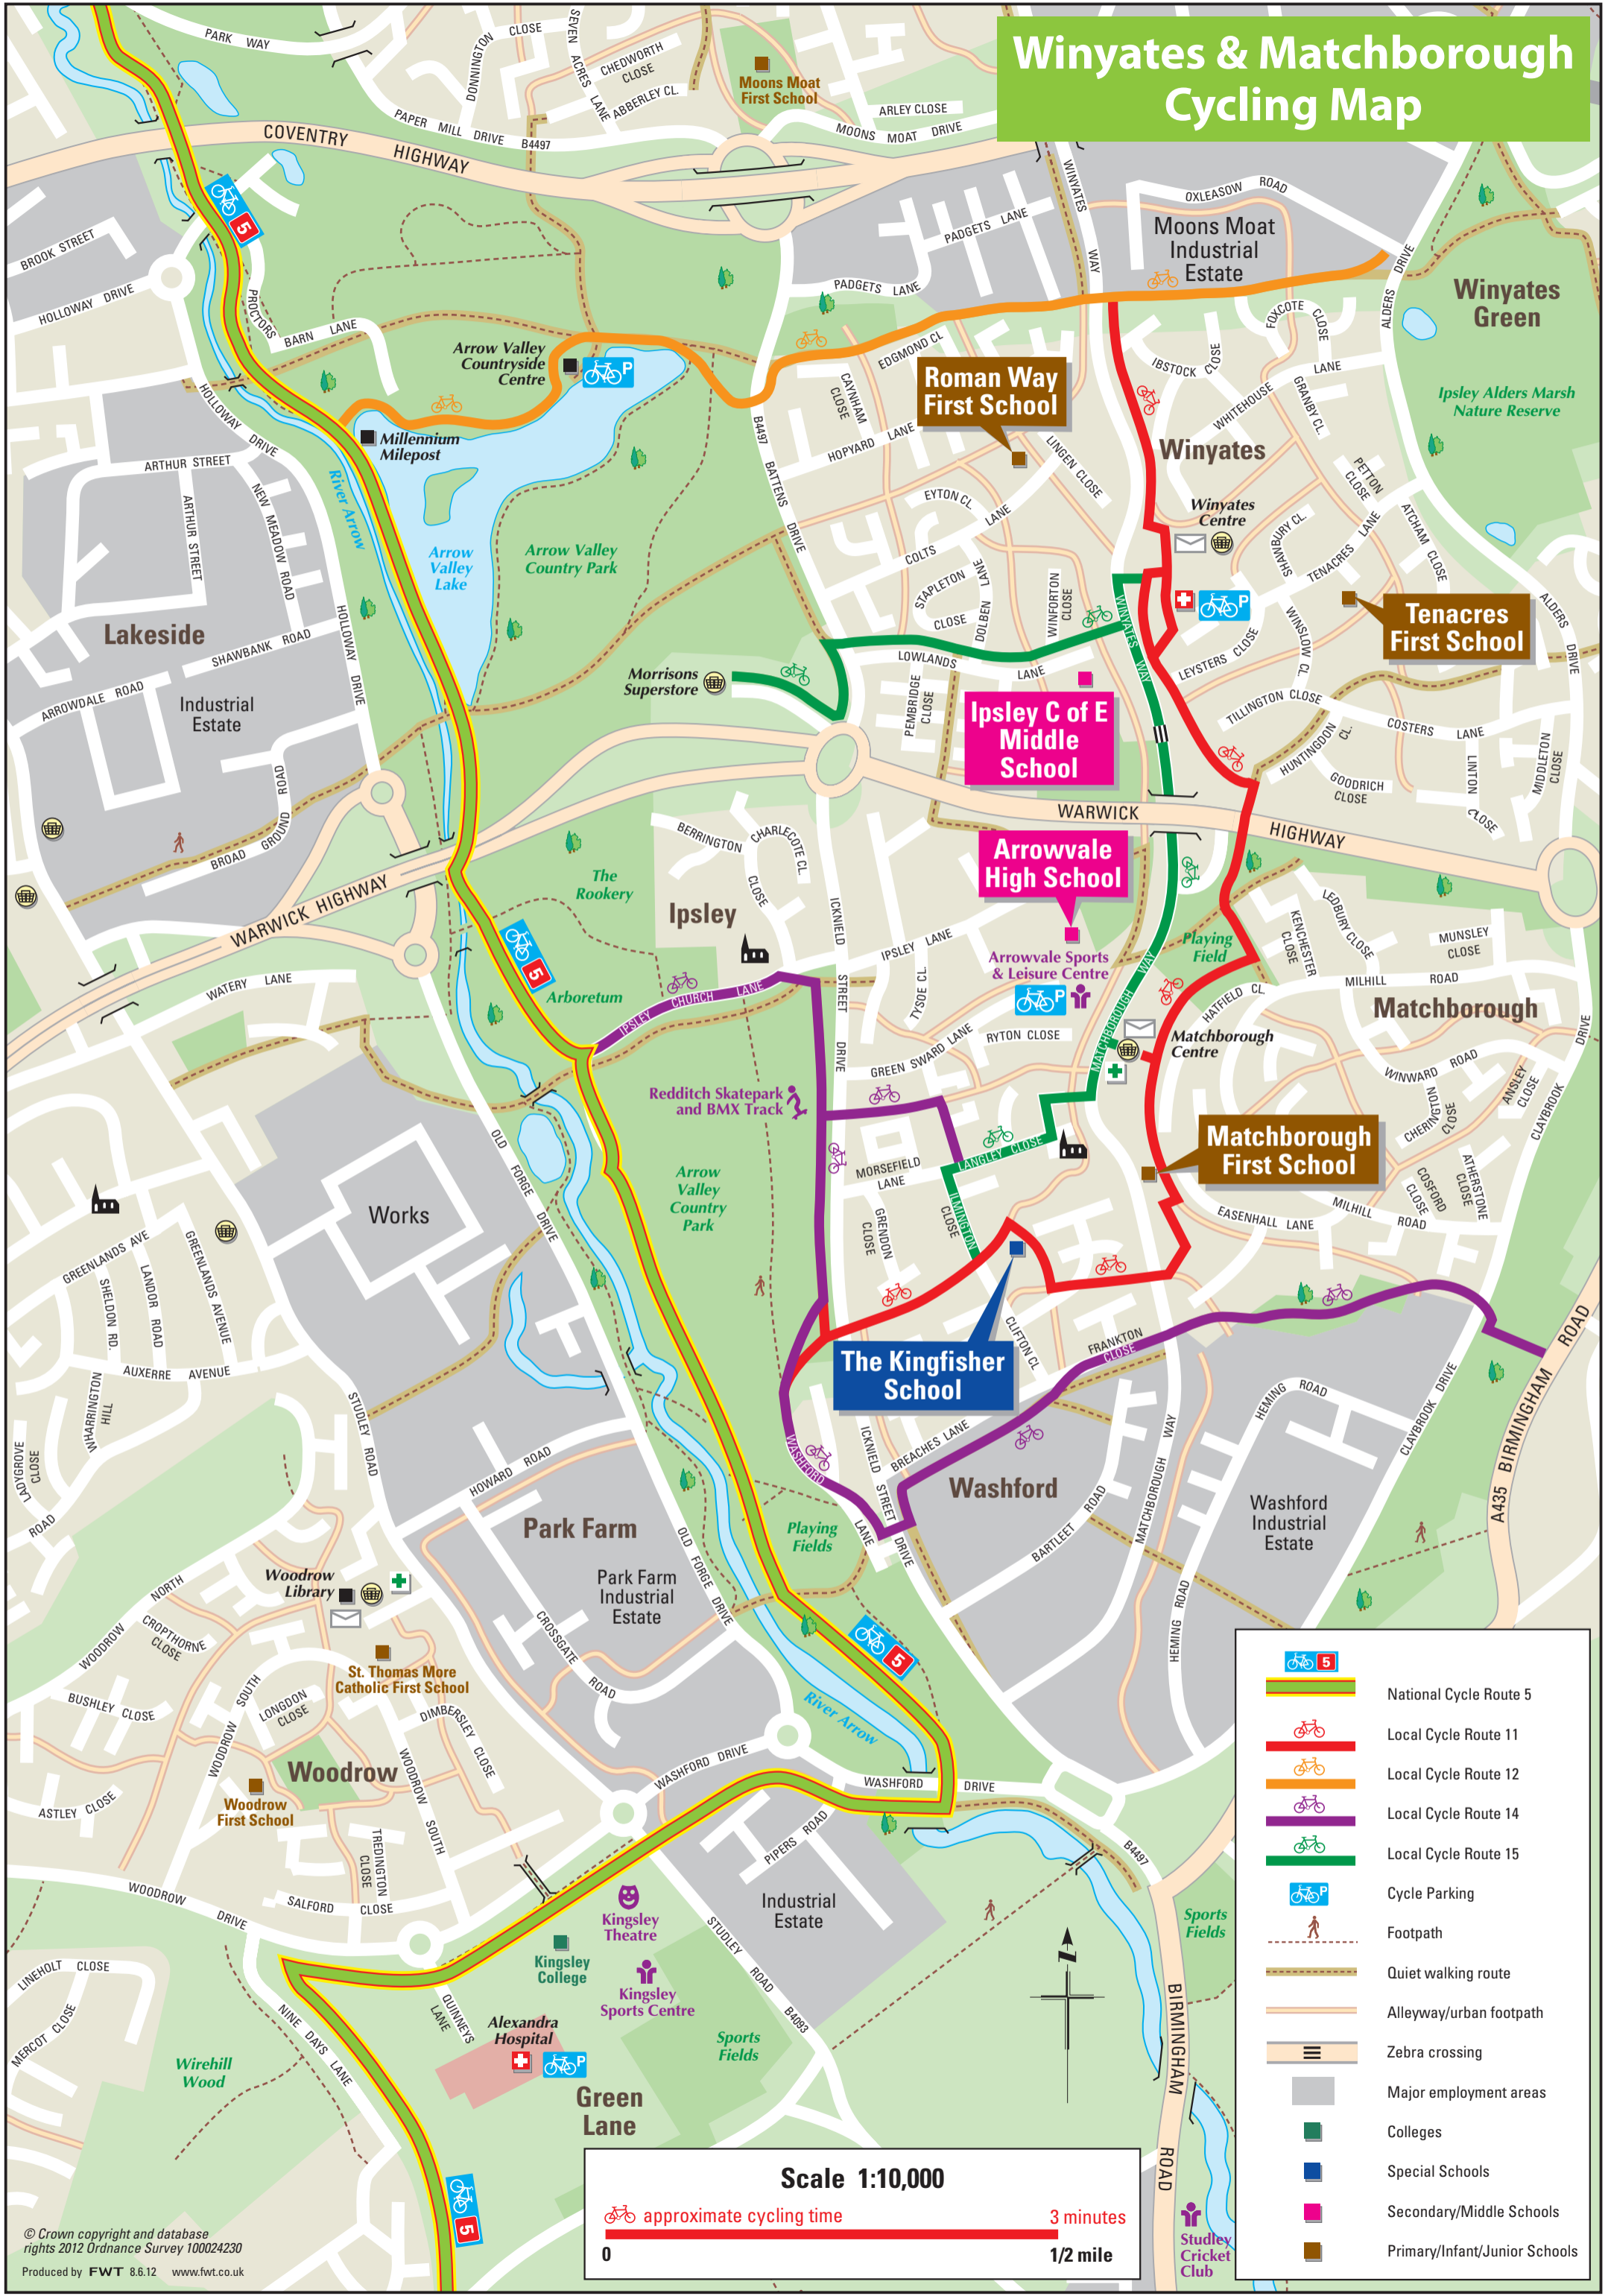

Winyates & Matchborough Cycling Map

- National Cycle Route 5
- Local Cycle Route 11
- Local Cycle Route 12
- Local Cycle Route 14
- Local Cycle Route 15
- Cycle Parking
- Footpath
- Quiet walking route
- Alleyway/urban footpath
- Zebra crossing
- Major employment areas
- Colleges
- Special Schools
- Secondary/Middle Schools
- Primary/Infant/Junior Schools