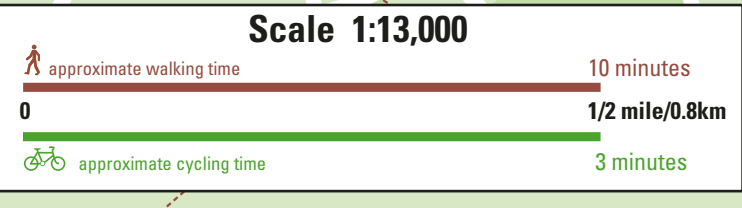

Redditch Walking and Cycling Guide

	National Cycle Route		Open space/parks
	Alternative Route for NCN5		Major employment areas
	Local Cycle Route		Tourist Information Centre
	Alternative Local Cycle Route		Colleges
	On road cycle route		Special Schools
	Traffic free cycle route		Secondary/Middle schools
	Routes recommended by cyclists		Primary/Infant/Junior schools
	Routes recommended by cyclists-awaiting reclassification		Toilets
	Take special care on this section of route		Place of worship
	Cycle Parking		Health Care Centre/Hospital
	Covered cycle Parking		Pharmacy
	Bridleway, cycling permitted		Hotel
	Footpath		Post Office
	Quiet walking route		Museum/Art Gallery
	Alleyway/urban footpath		Sports facilities
	Zebra crossing		Theatre
	Toucan crossing		Supermarket
	Pelican crossing	Redditch Roadway Arts Project	
	School crossing patrol		Murals
	Railway line and station		Bus shelter designs
			Non roadway arts installations