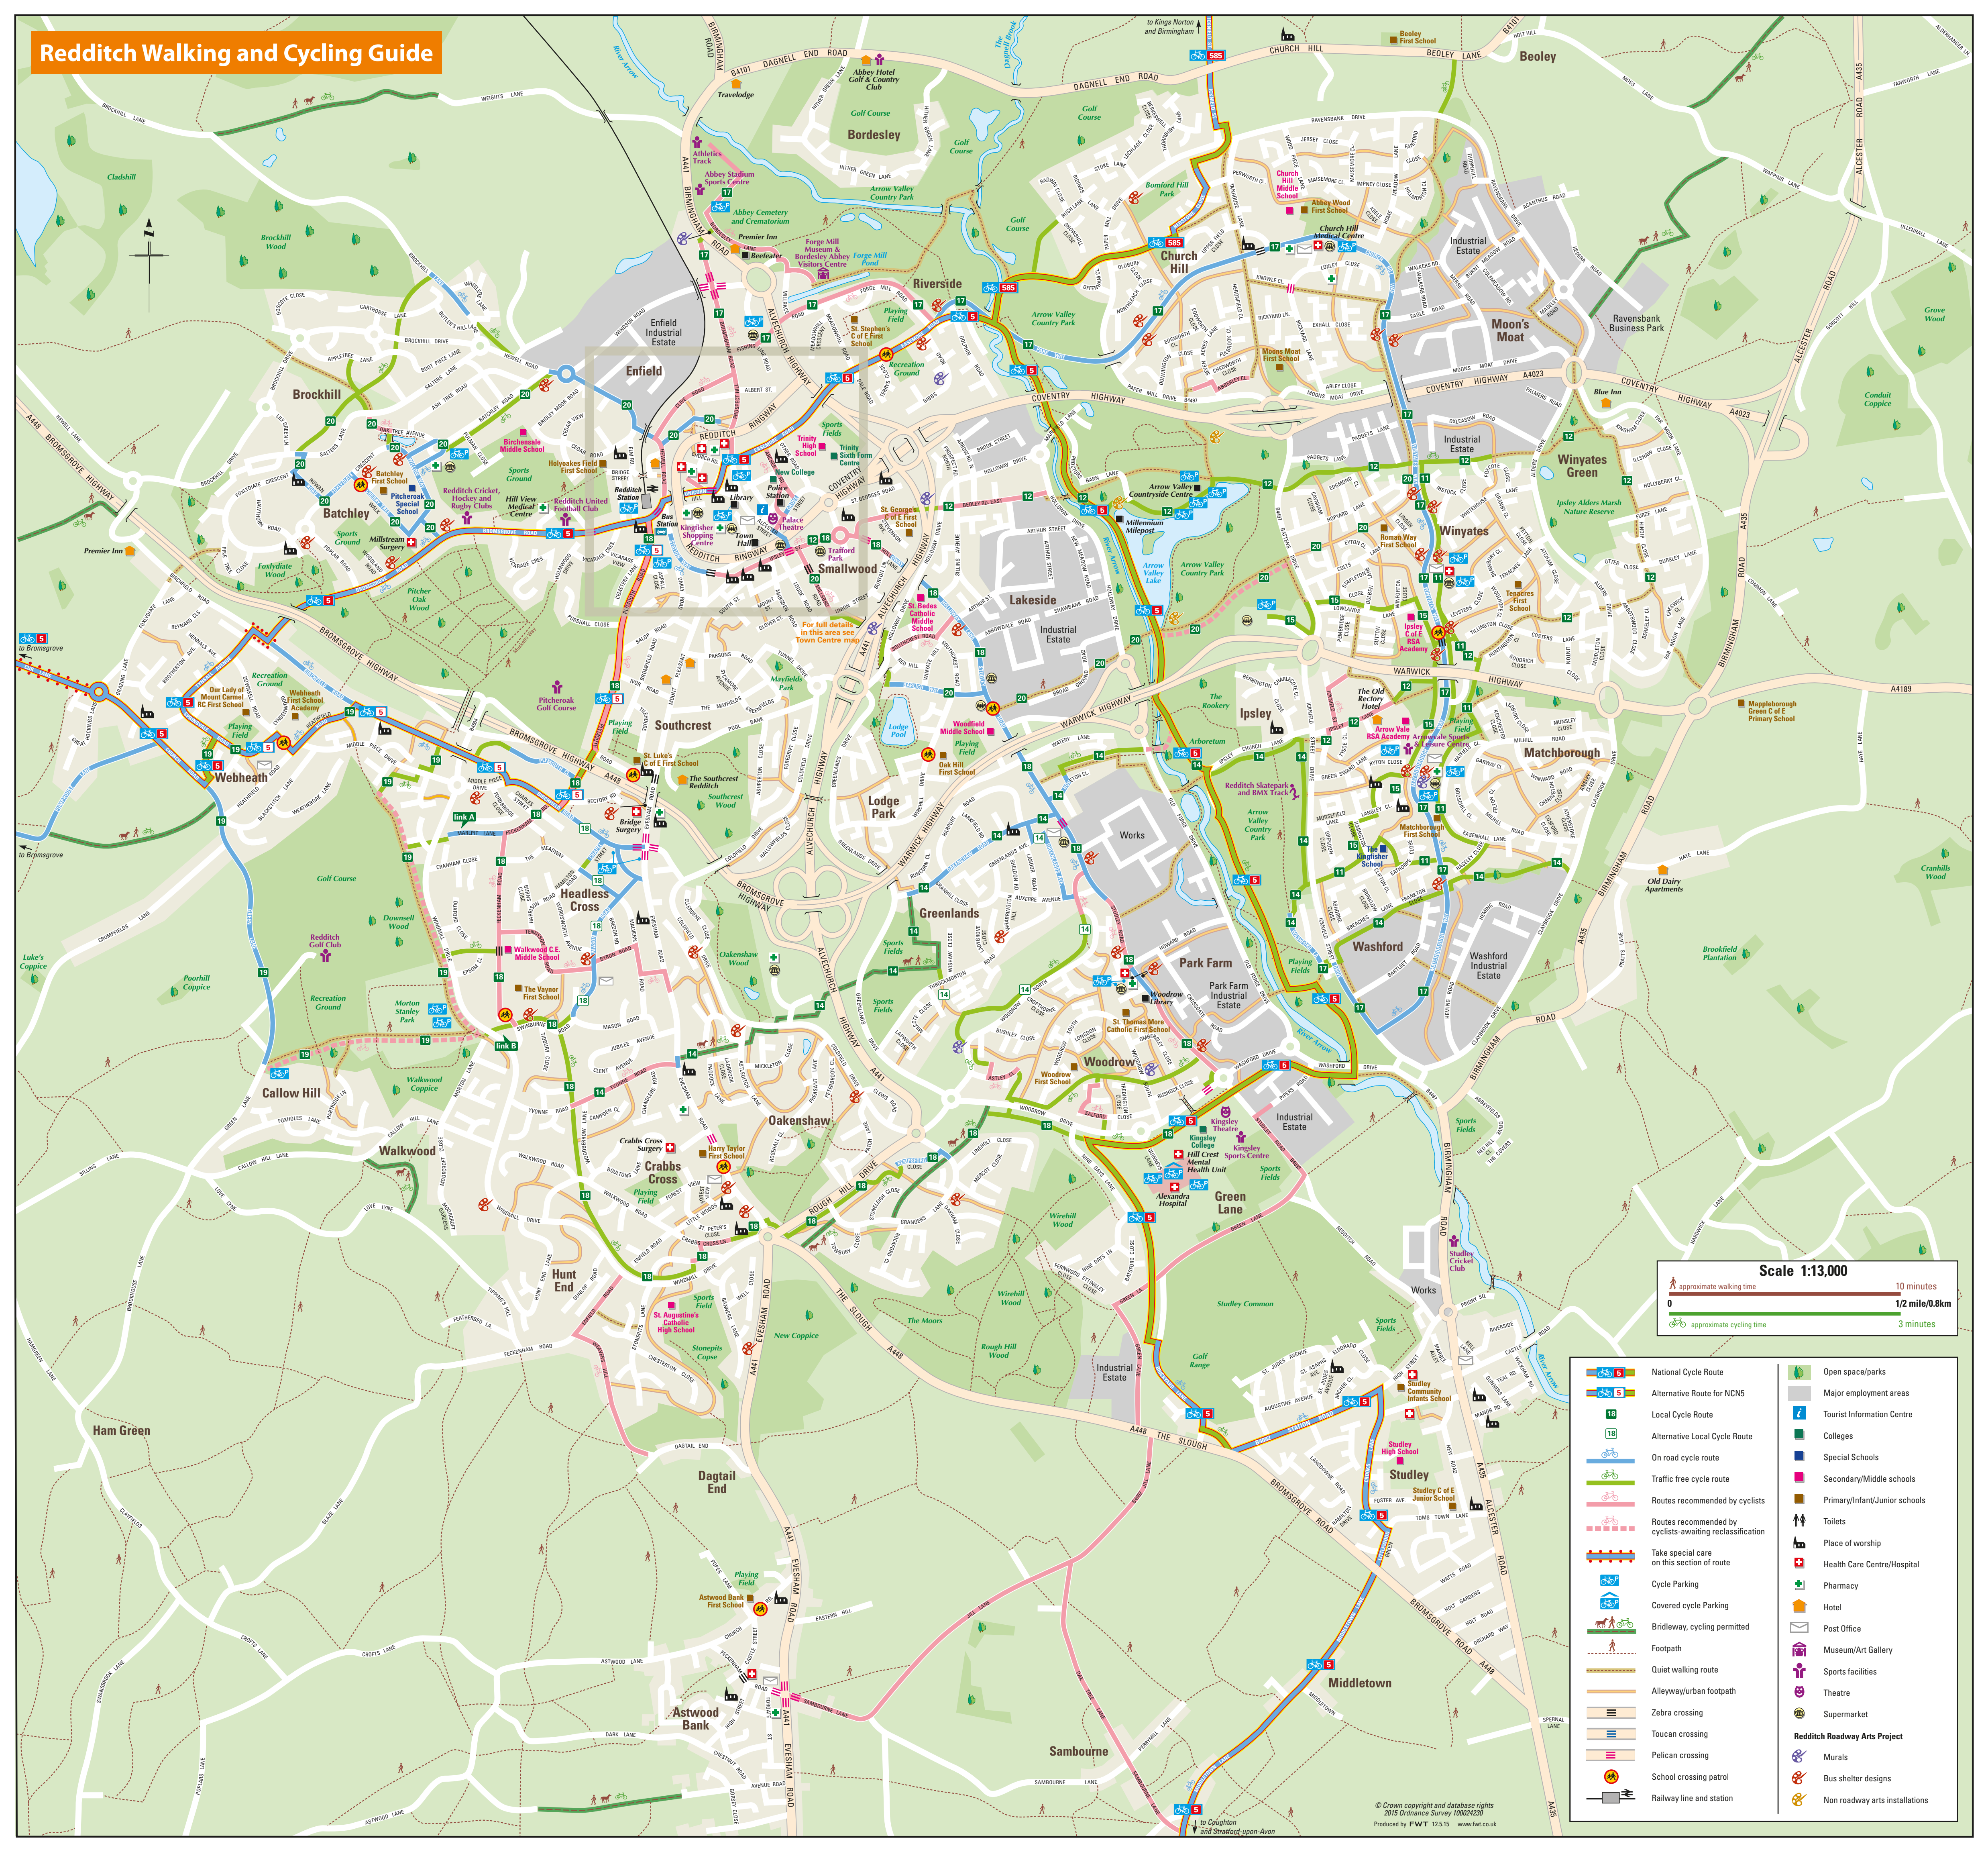

Redditch Walking and Cycling Guide

	National Cycle Route		Open space/parks
	Alternative Route for NCN5		Major employment areas
	Local Cycle Route		Tourist Information Centre
	Alternative Local Cycle Route		Colleges
	On road cycle route		Special Schools
	Traffic free cycle route		Secondary/Middle schools
	Routes recommended by cyclists		Primary/Infant/Junior schools
	Routes recommended by cyclists-awaiting reclassification		Toilets
	Take special care on this section of route		Place of worship
	Cycle Parking		Health Care Centre/Hospital
	Covered cycle Parking		Pharmacy
	Bridleway, cycling permitted		Hotel
	Footpath		Post Office
	Quiet walking route		Museum/Art Gallery
	Alleyway/urban footpath		Sports facilities
	Zebra crossing		Theatre
	Toucan crossing		Supermarket
	Pelican crossing	Redditch Roadway Arts Project	
	School crossing patrol		Murals
	Railway line and station		Bus shelter designs
			Non roadway arts installations