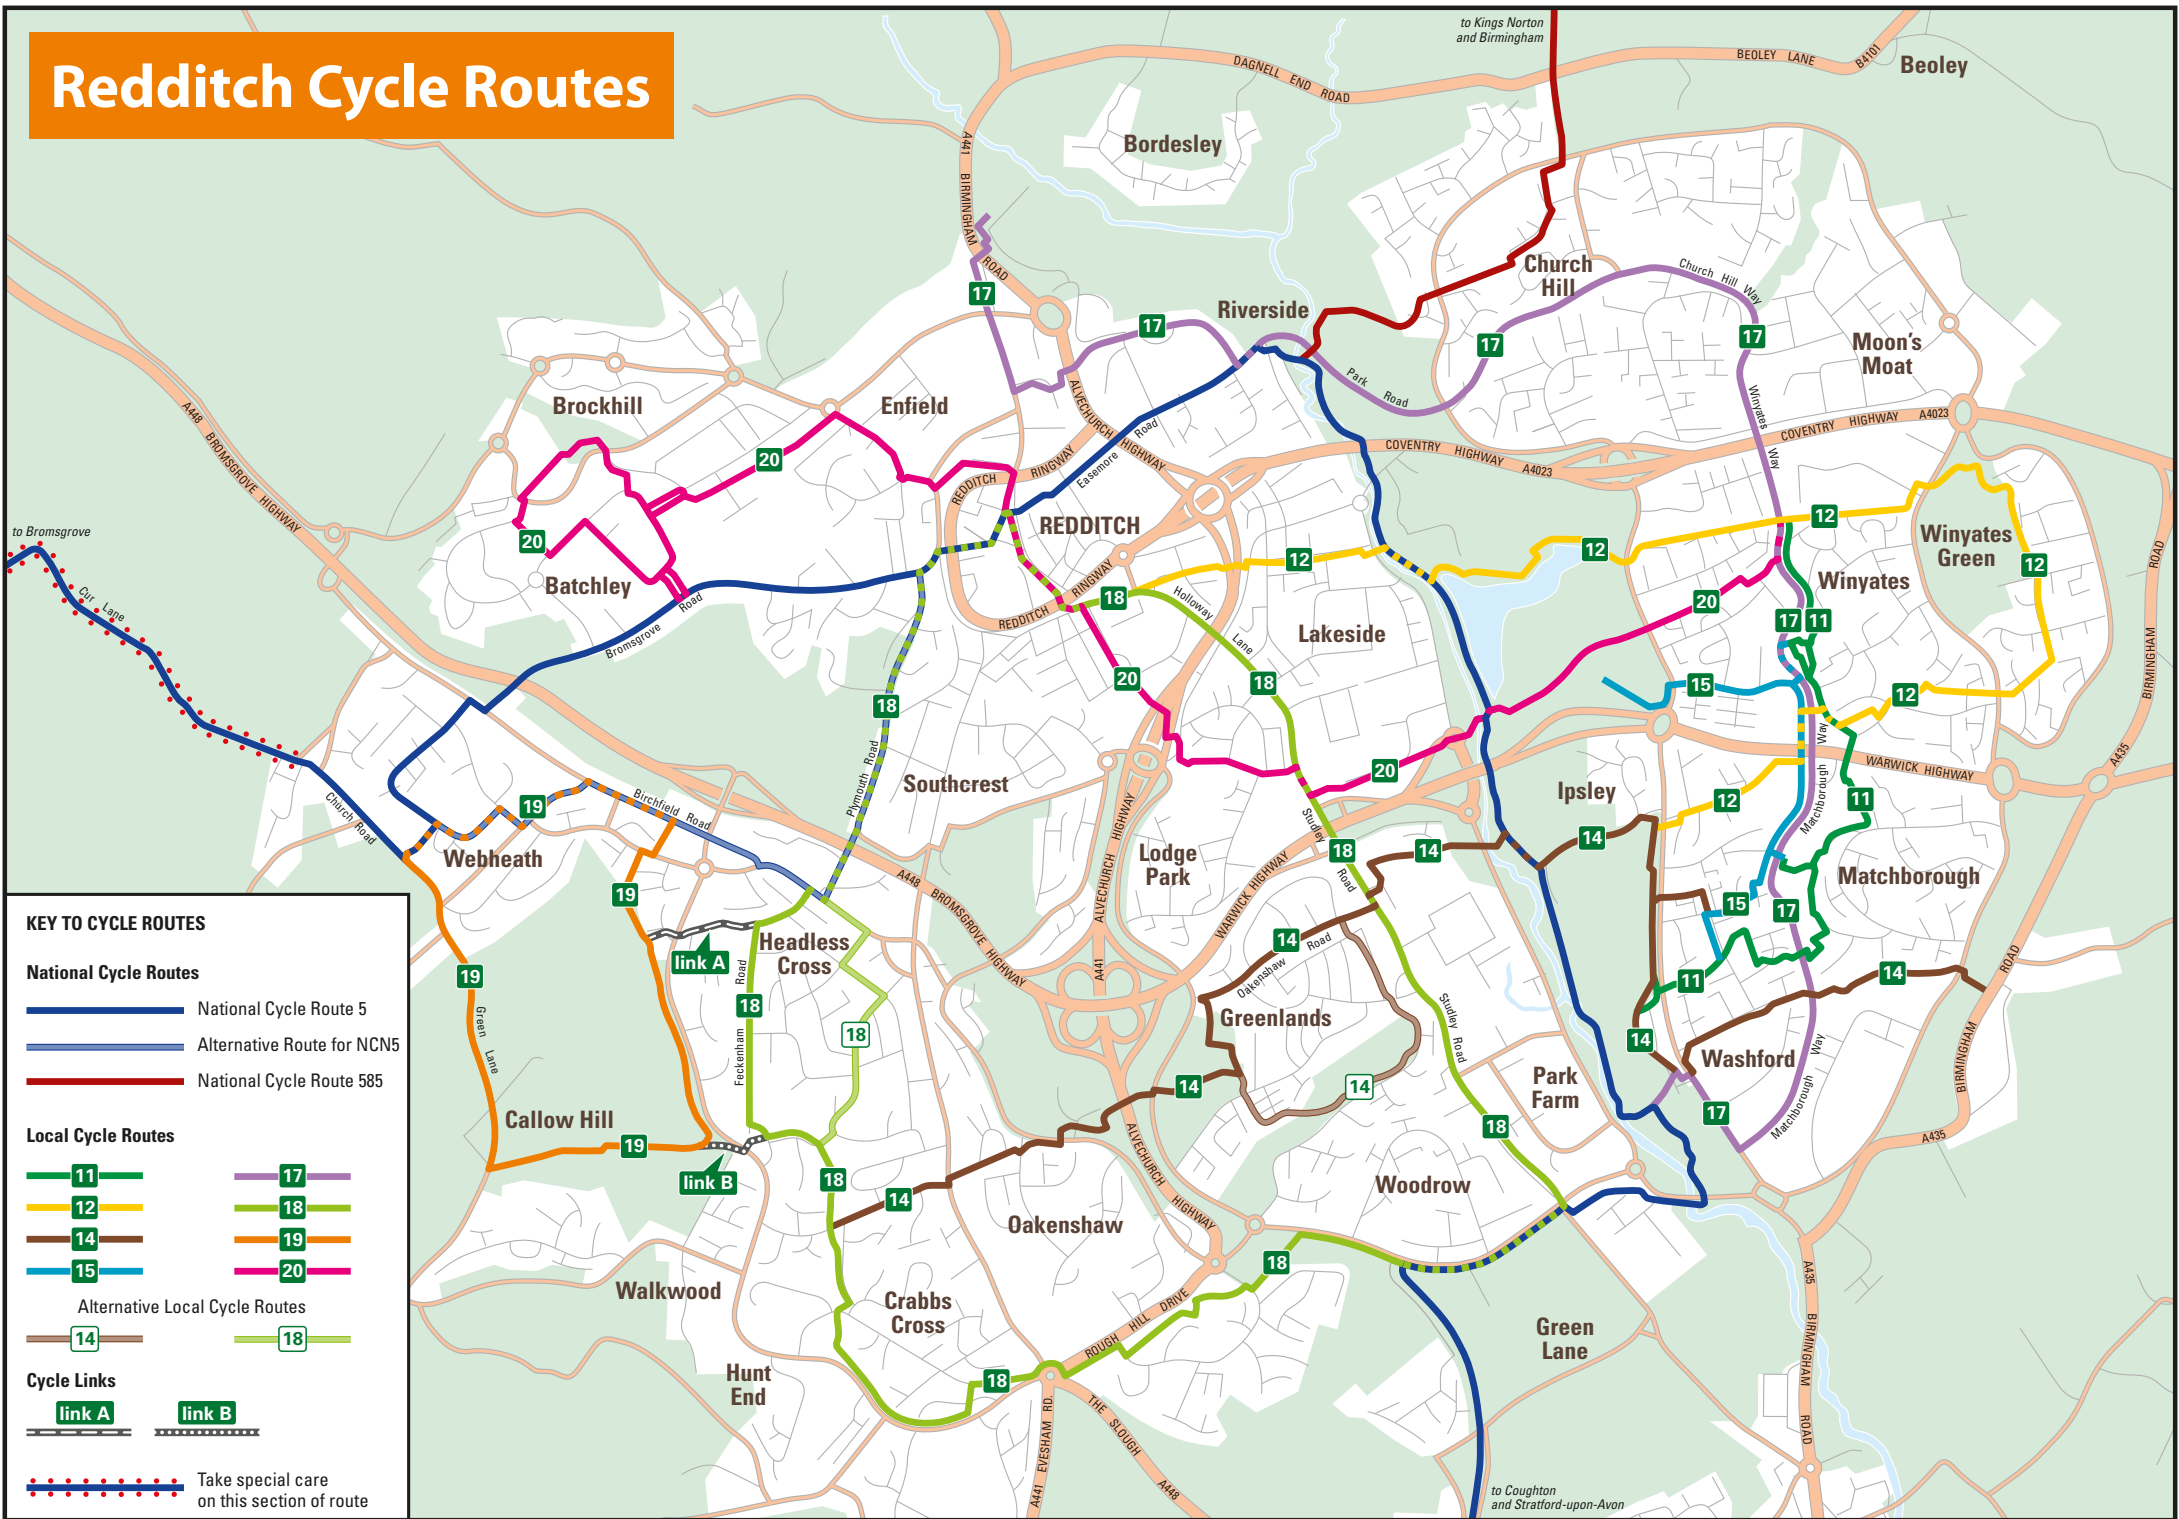

## KEY TO CYCLE ROUTES

### National Cycle Routes

-  National Cycle Route 5
-  Alternative Route for NCN5
-  National Cycle Route 585

### Local Cycle Routes

-  11
-  12
-  14
-  15
-  17
-  18
-  19
-  20
-  Alternative Local Cycle Routes
-  18

### Cycle Links

-  link A
-  link B

 Take special care on this section of route