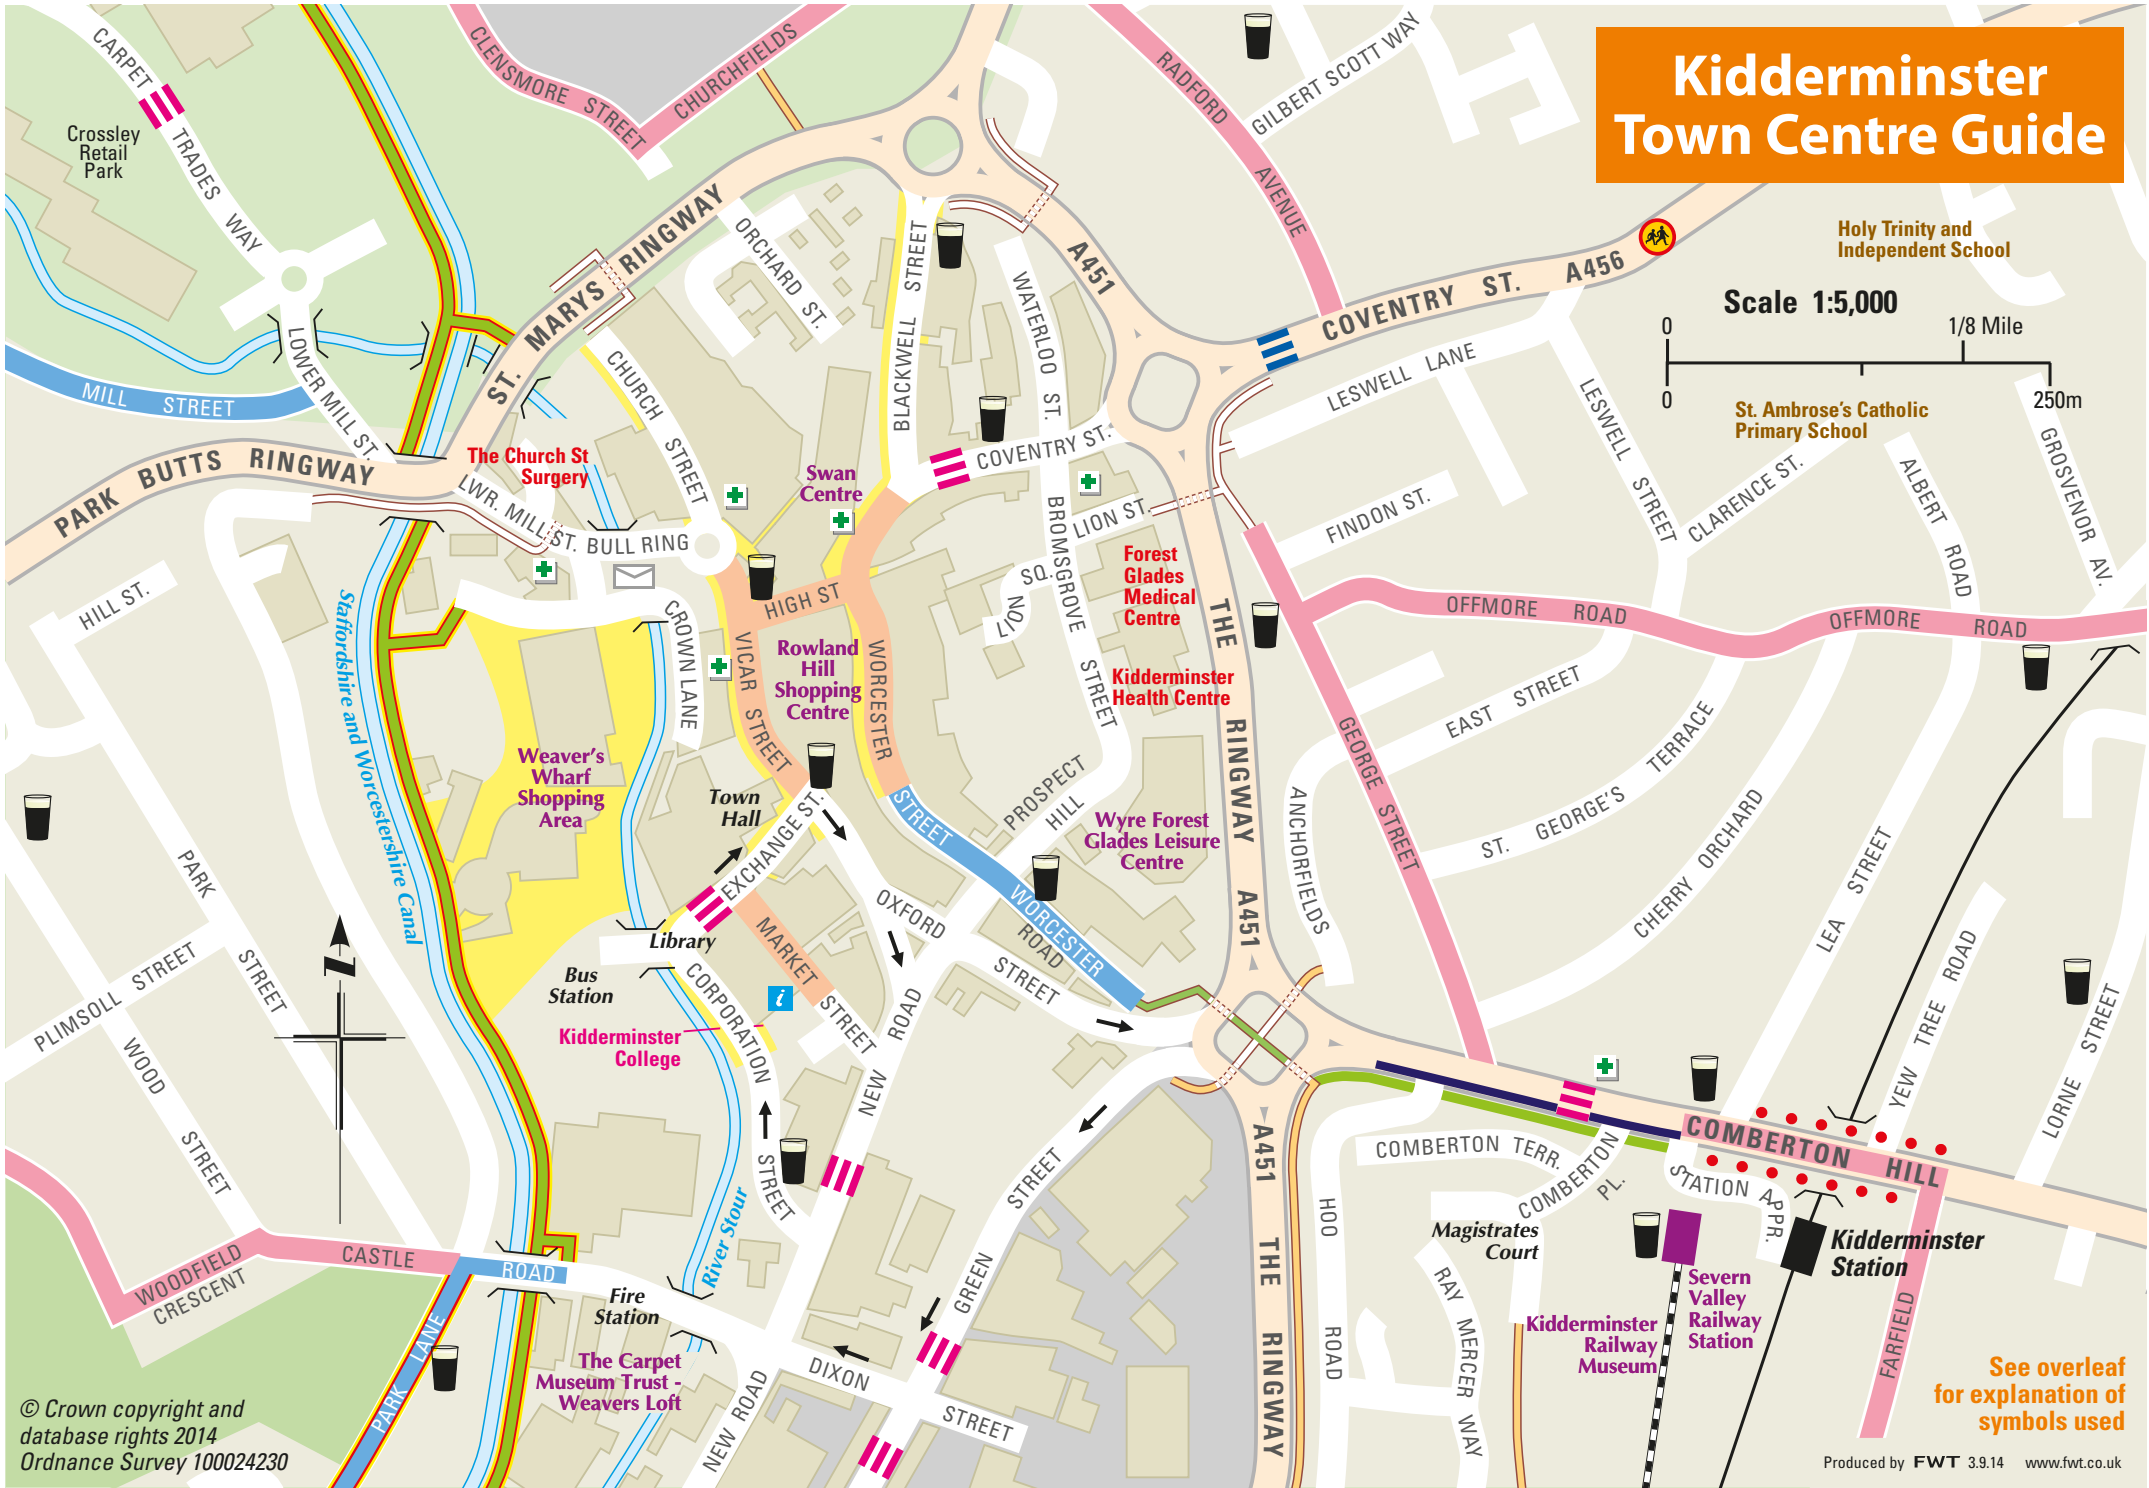

# Kidderminster Town Centre Guide

Scale 1:5,000

0 1/8 Mile 250m

© Crown copyright and database rights 2014  
Ordnance Survey 100024230

See overleaf for explanation of symbols used

Produced by FWT 3.9.14 www.fwt.co.uk